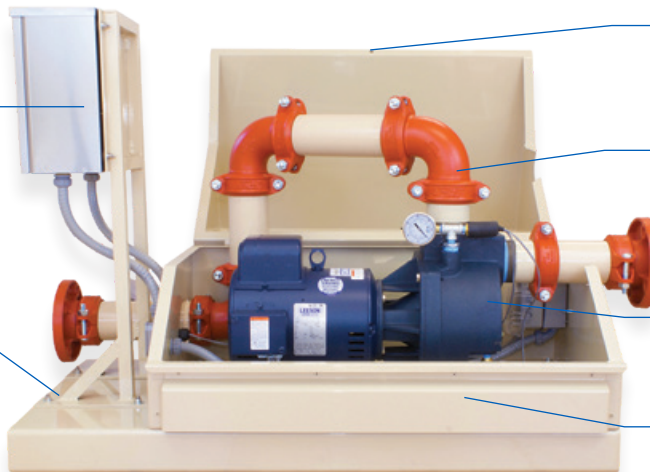

Did You Know?

Munro offers a variety of adapters to link a grooved coupling to your irrigation system. For steel pipe, groove x weld or groove x thread are great options. For PVC systems, grooved x spigot, groove x thread and other PVC adapters are available.

PUMP CONTROL – Choose from the full range of Munro pump controls, including StartBoxes, SmartBoxes, and BrainBoxes, housed in their own NEMA 3R enclosures and including features such as reduced amperage and thermal protection.

ENCLOSURE OR SKID – Powder-coated marine-grade aluminum offers durable housing or base to stand up to the elements. Made to order.